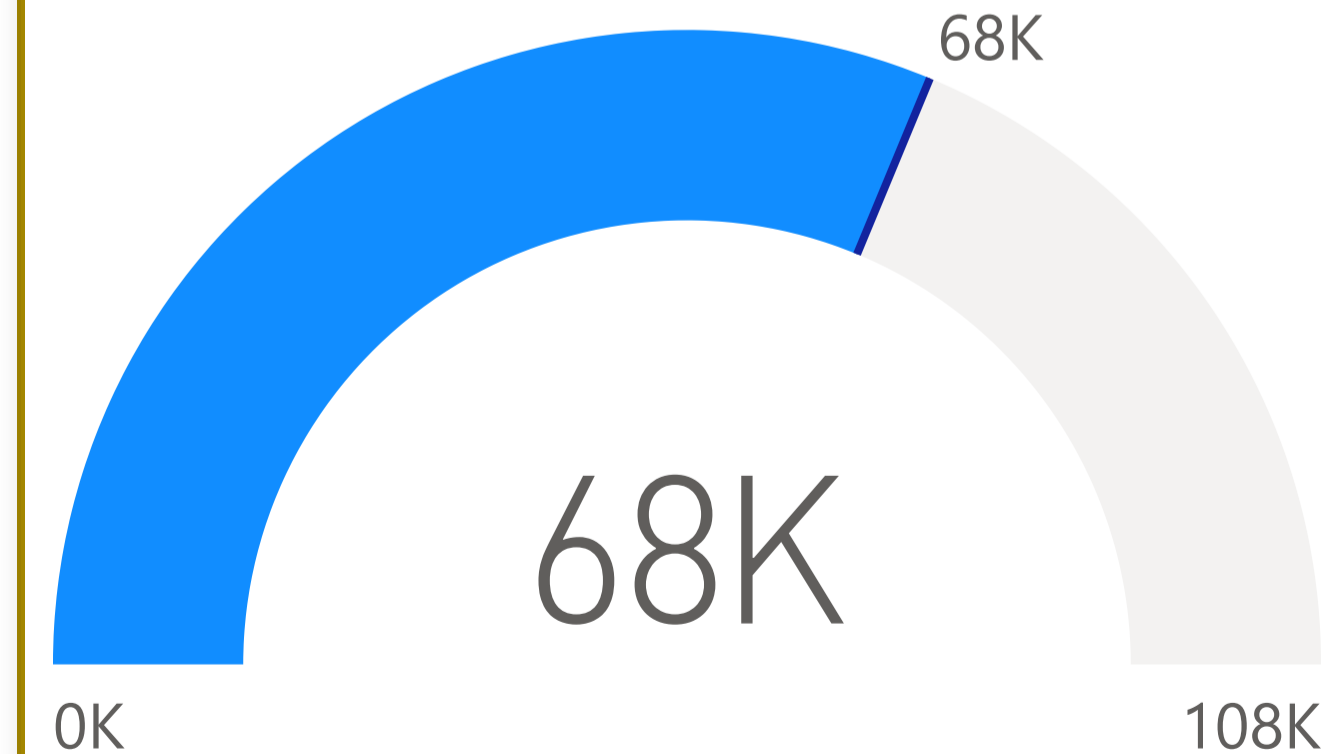

# 108K

Sum of Sessions

## Total No. of New Users

**Total**

## Total Sessions vs New user