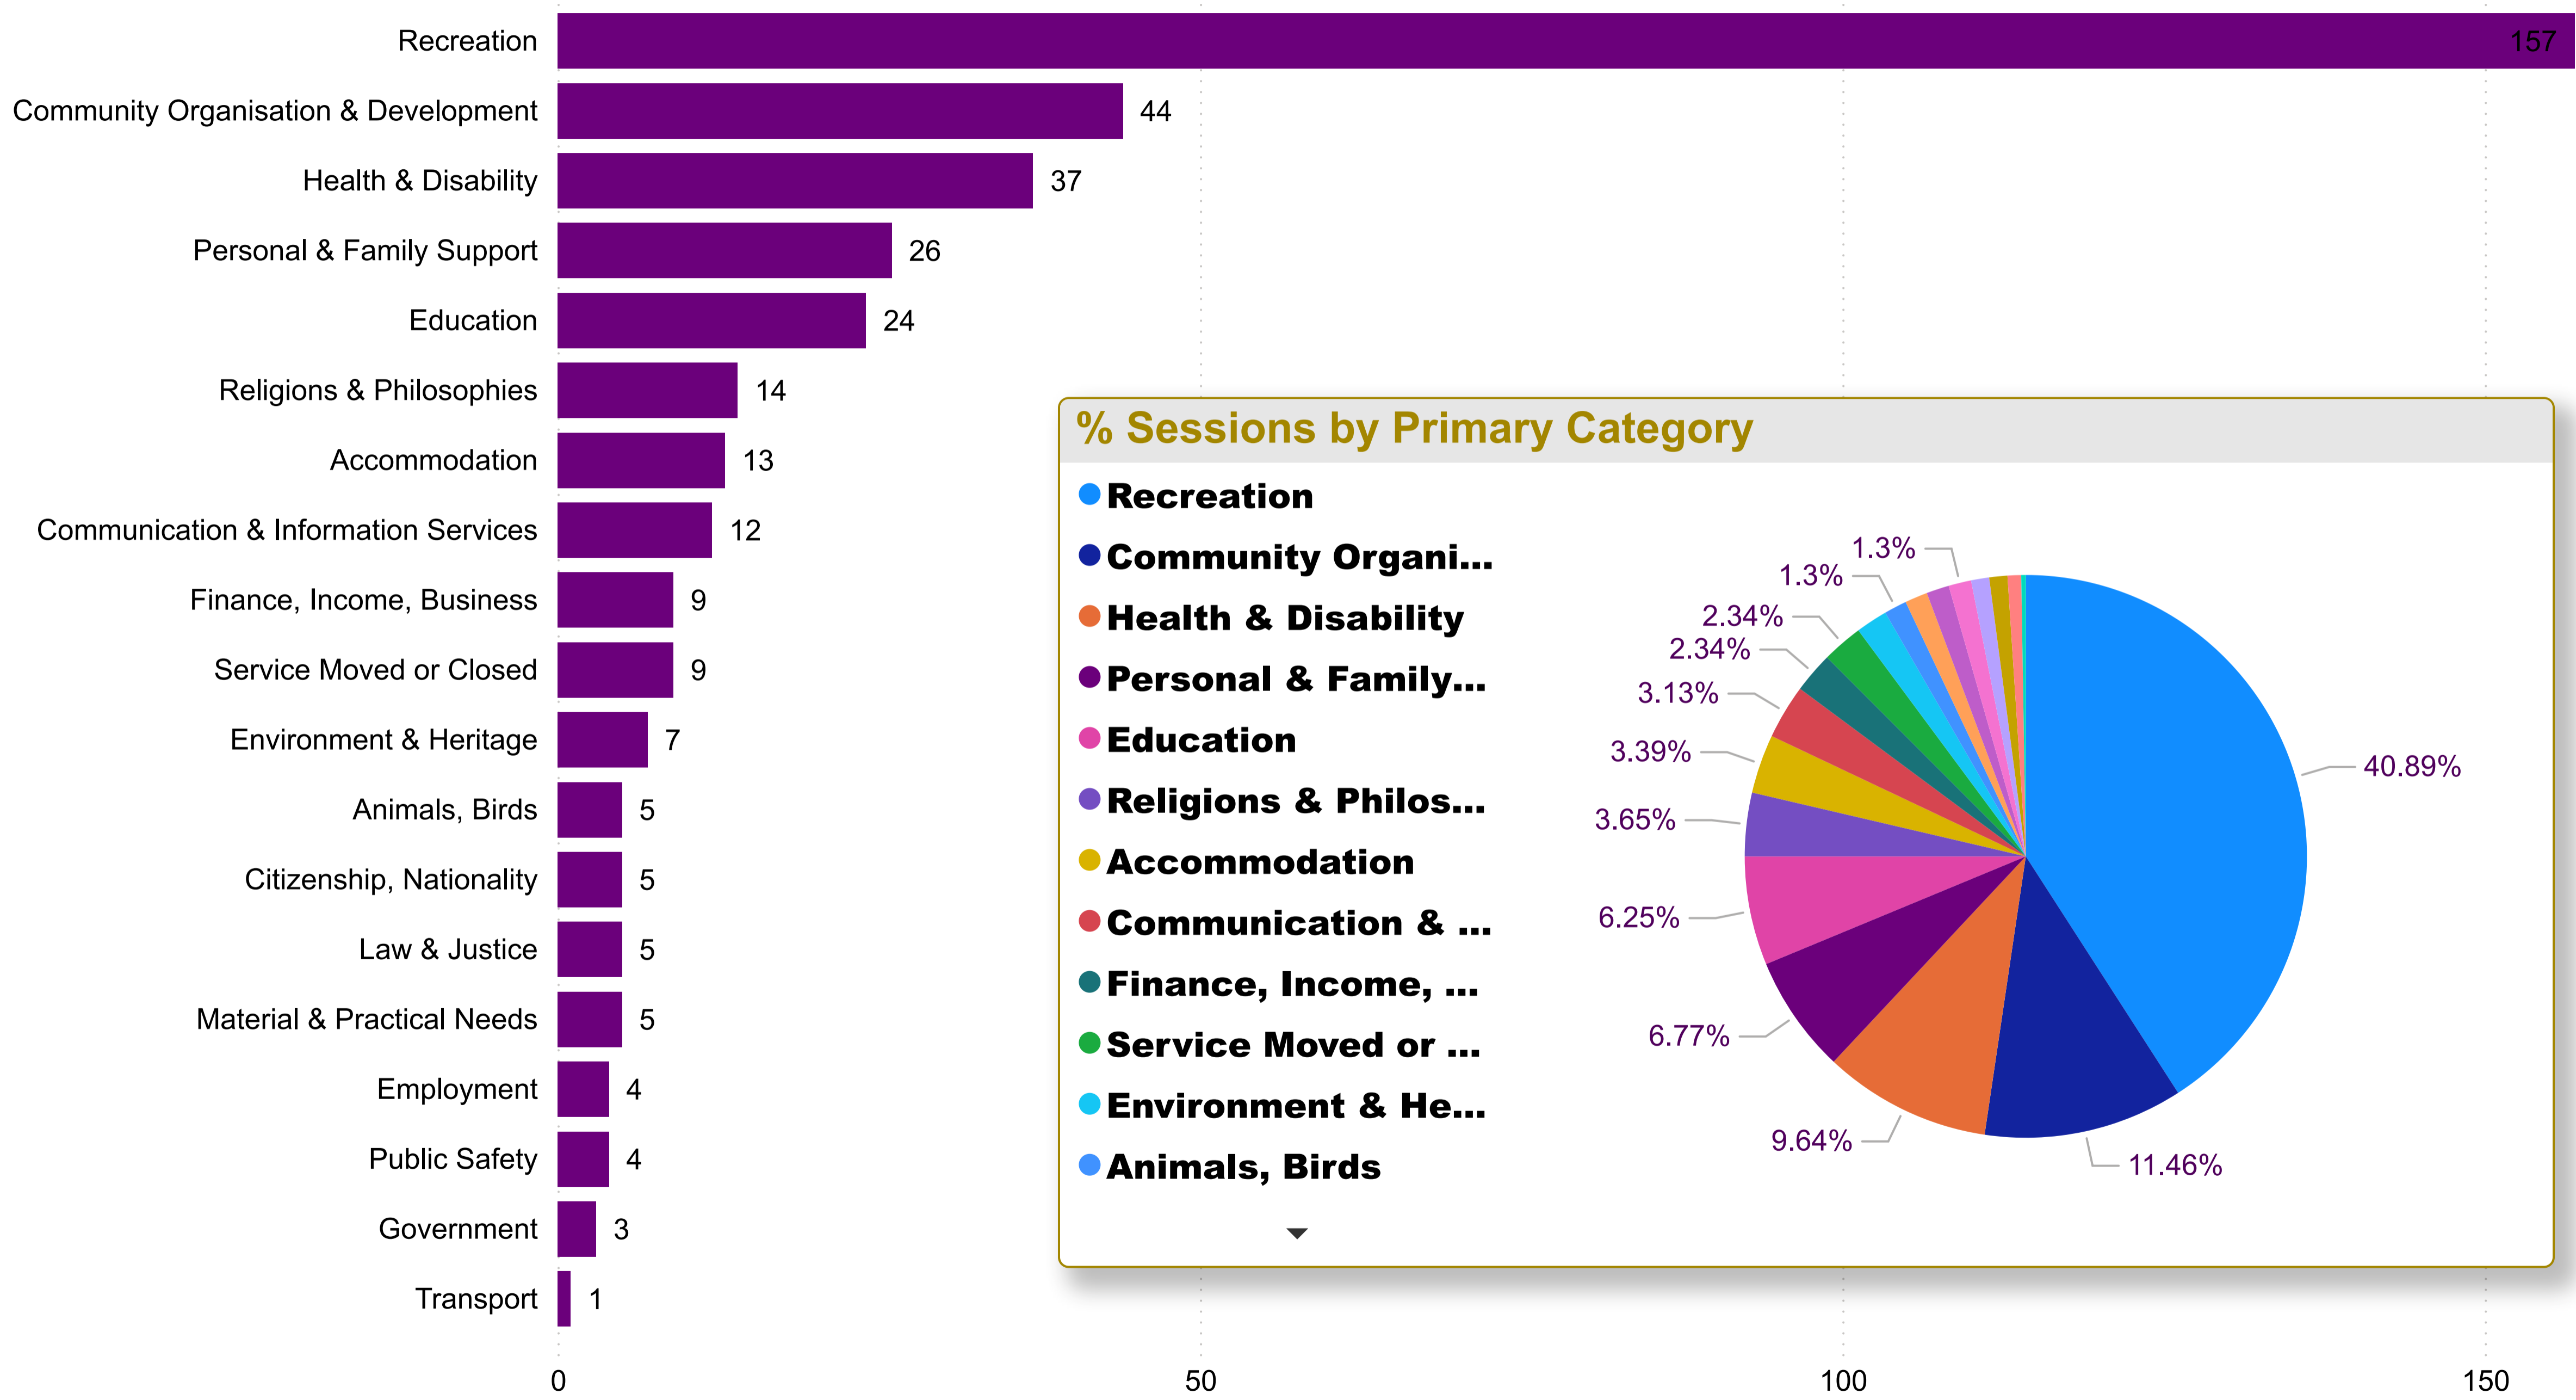

Count of Organisation Name by Primart Category FY(2023-2024)

% Sessions by Primary Category

- Recreation
- Community Organi...
- Health & Disability
- Personal & Family...
- Education
- Religions & Philos...
- Accommodation
- Communication & ...
- Finance, Income, ...
- Service Moved or ...
- Environment & He...
- Animals, Birds