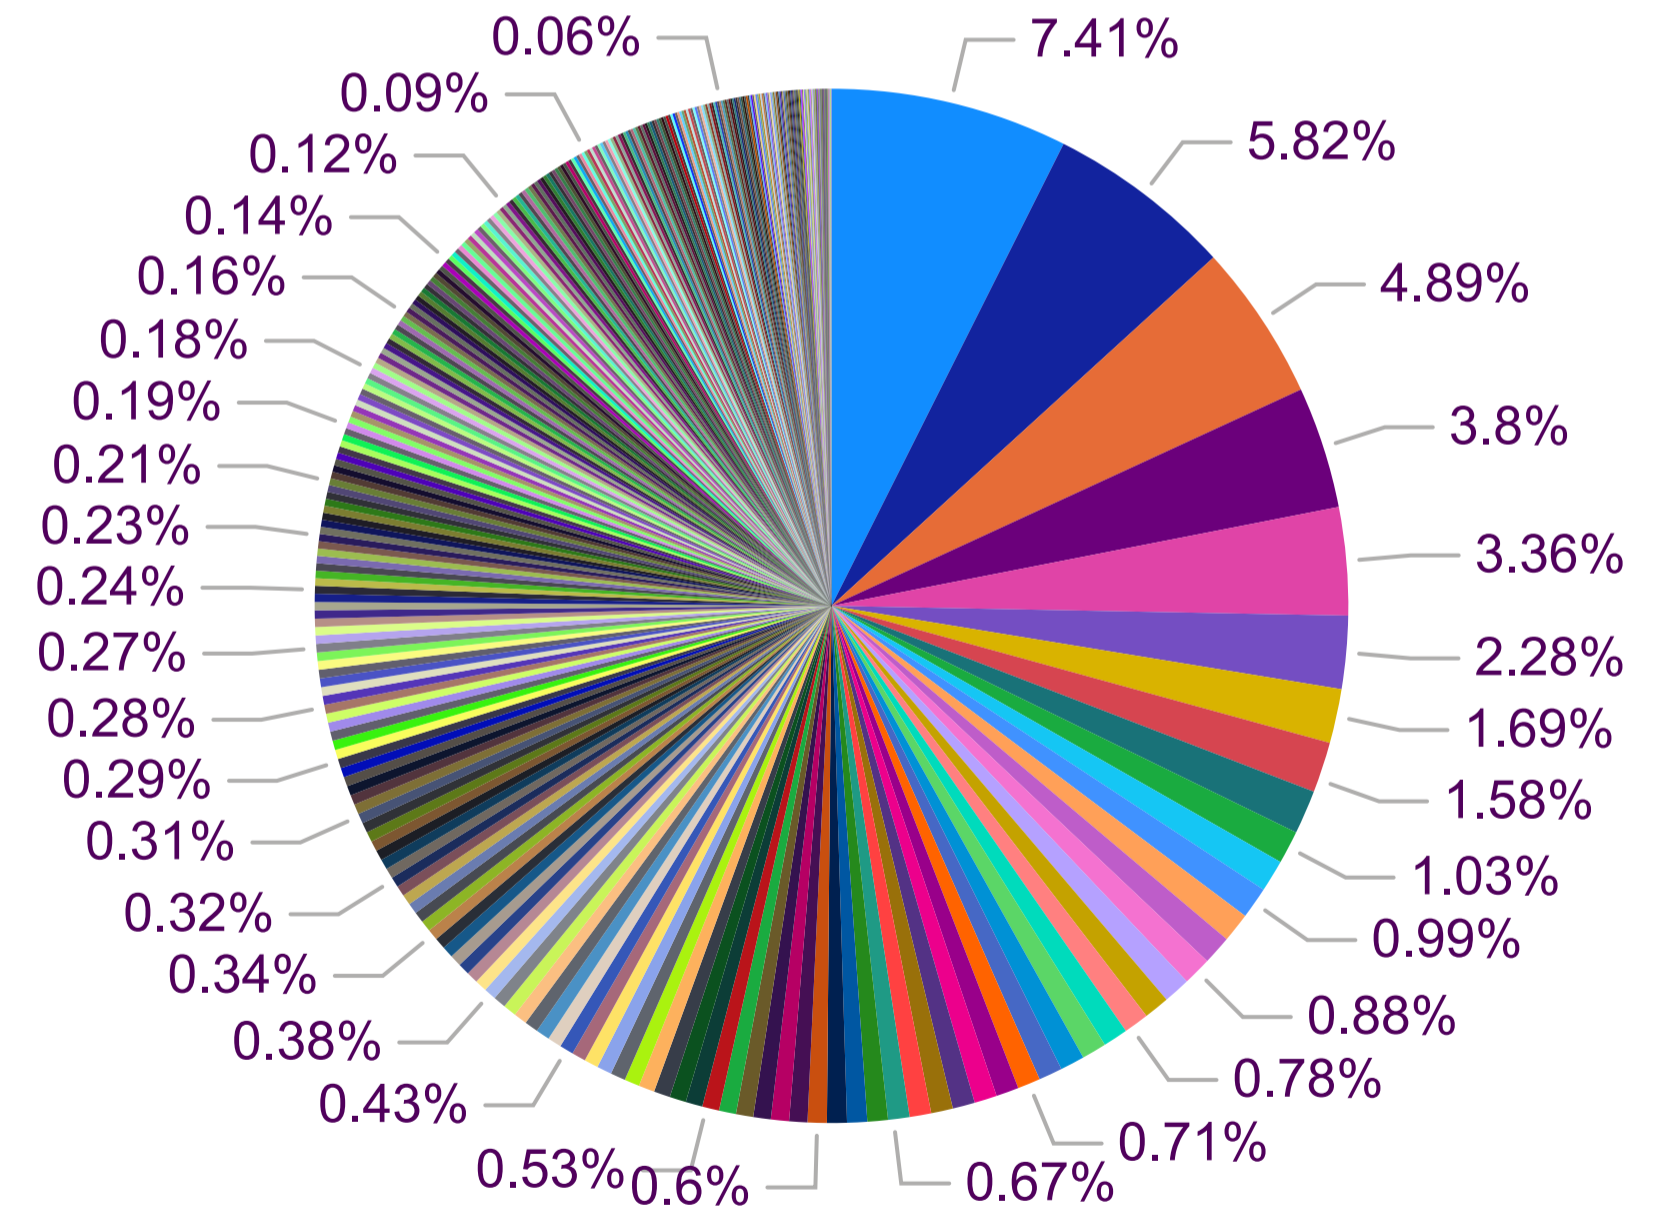

% Sessions by Organisation

- Justices of the Pe...
- Child %26 Family ...
- Police Station - M...
- Meals on Wheels ...
- Emergency Food ...
- Patient Assistanc...
- Limestone Coast ...
- Islamic Society of...
- Mount Gambier Co...
- Mount Gambier Vi...
- Blue Lake Obedie...
- Bingo - Mount Ga...