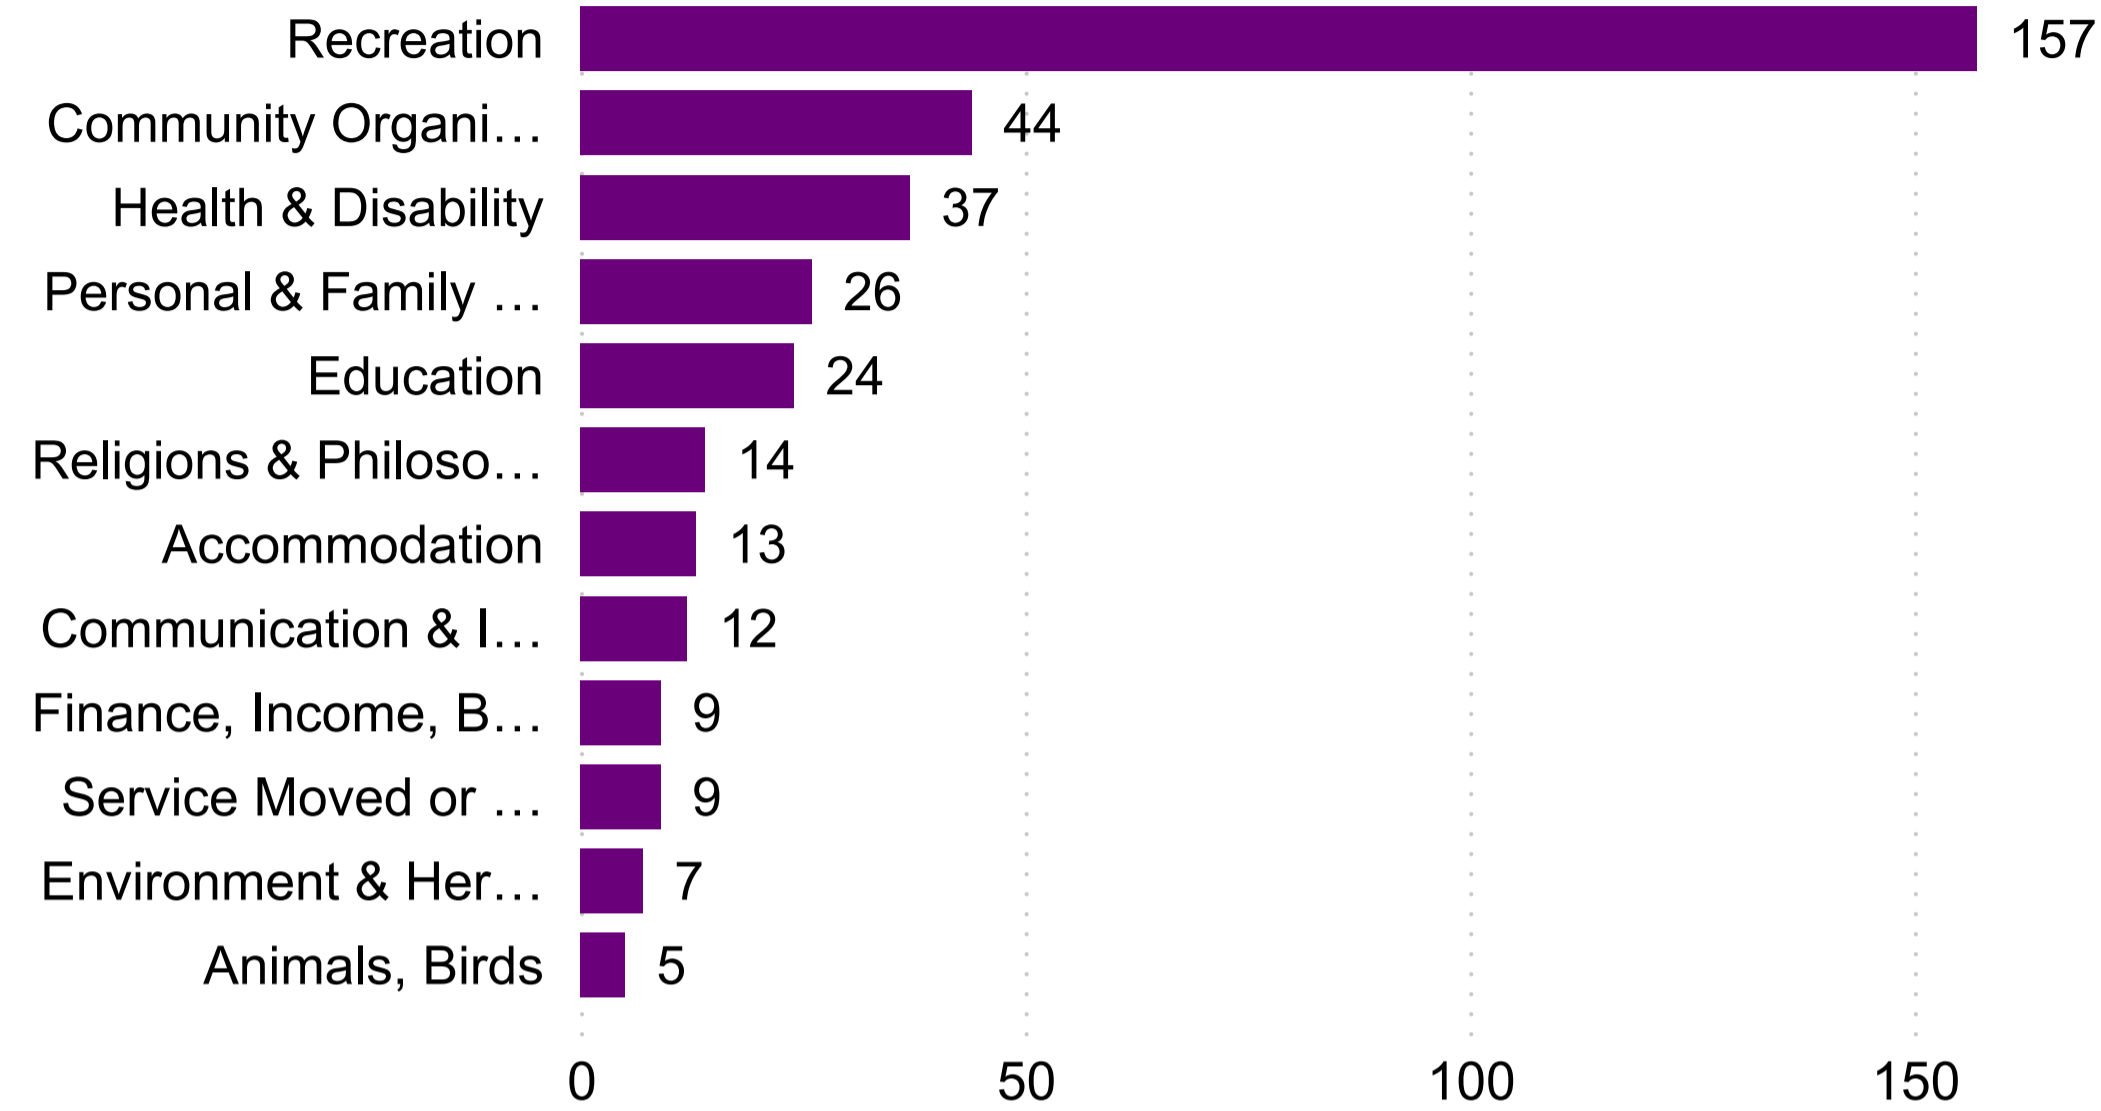

Primart Category, Organisation Name

- ☐ Accommodation
- ☐ Animals, Birds
- ☐ Citizenship, Nationality
- ☐ Communication & Information S...
- ☐ Community Organisation & Dev...
- ☐ Education
- ☐ Employment
- ☐ Environment & Heritage
- ☐ Finance, Income, Business
- ☐ Government

Count of Organisation Name by Primart Category FY(2023-2024)